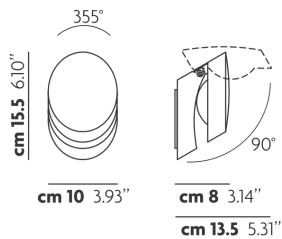

PIN-UP

FEATURES

- Frame:** Metal
- Diffuser:** None
- Dimmable:** Yes
- Dimmer:** Not Included
- Bulb:** Included

BULB

LED 2700K 1 x 12W | 800 lm

or

LED 3000K 1 x 12W | 850 lm

CERTIFICATION

PHOTOMETRIC CURVE

None

SPECIFICATION SHEET

FRAME	DIFFUSER	LED COLOUR	CODE
 Matt White 9016	None	2700K	155001
 Coppery Bronze	None	2700K	155002
 Chrome	None	2700K	155003
 Matt White 9016	None	3000K	155004
 Coppery Bronze	None	3000K	155005
 Chrome	None	3000K	155006